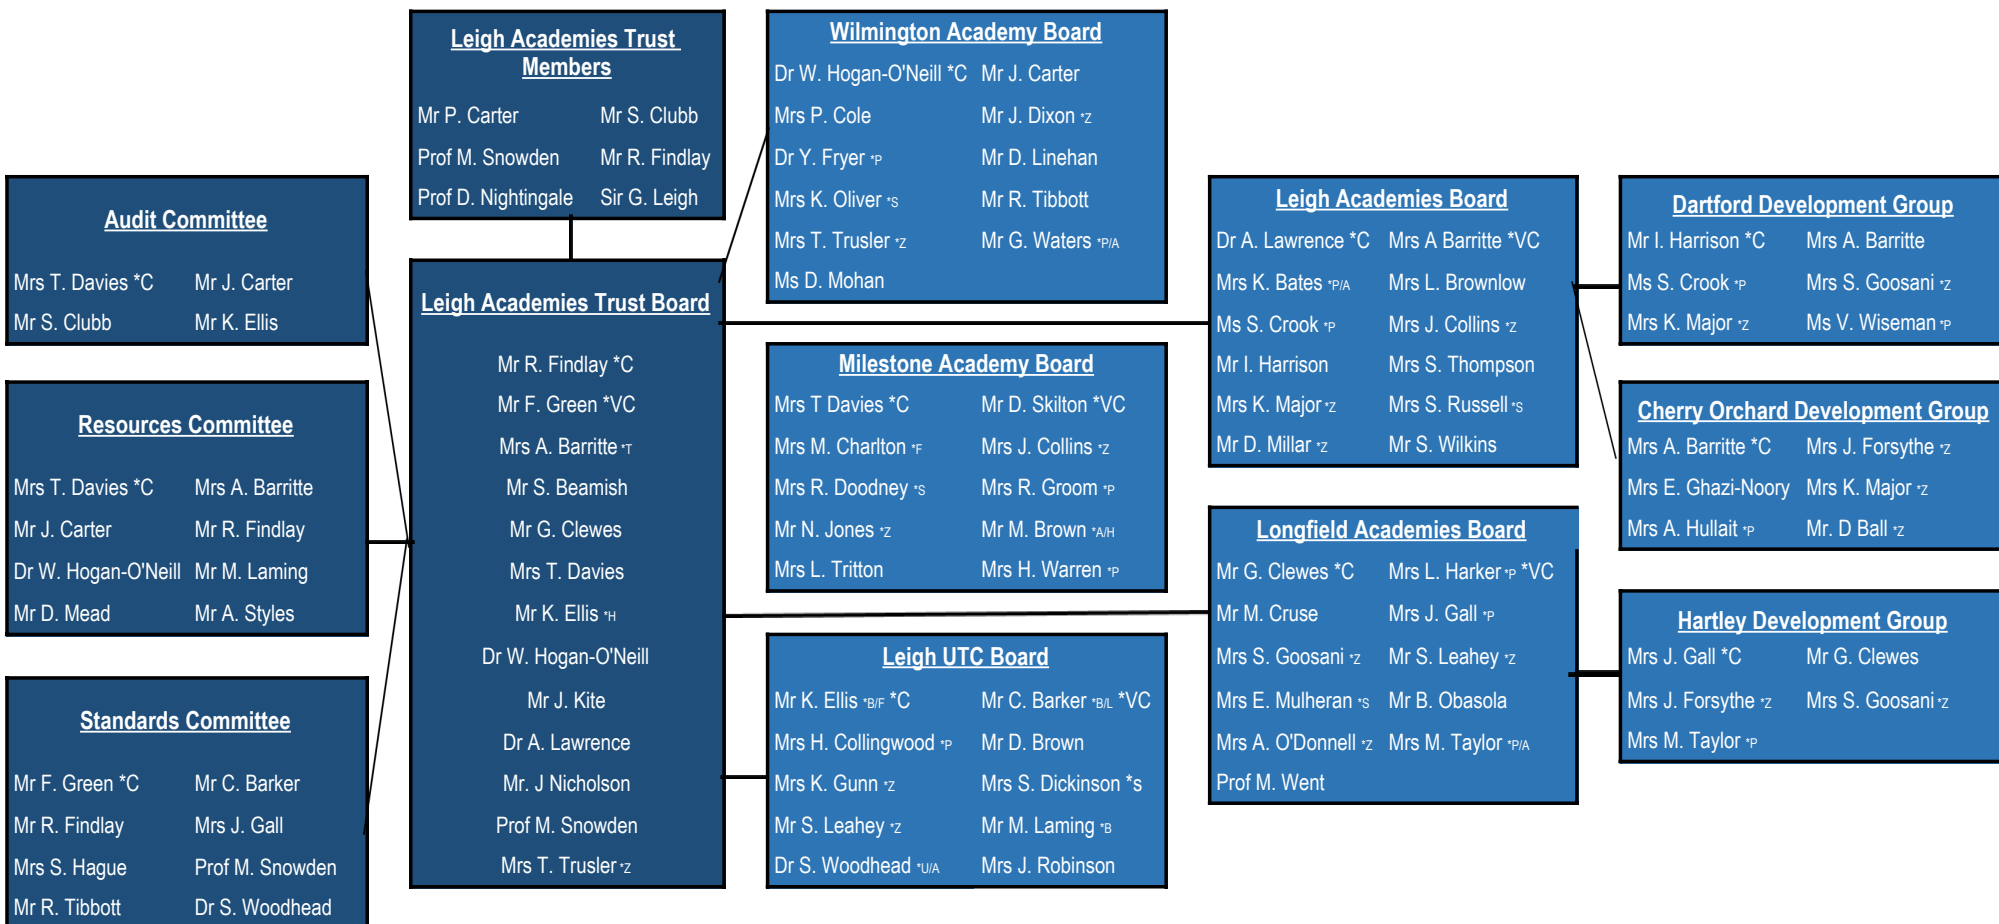

Leigh Academies Trust Governance Structure

North West Kent 2018- 2019

KEY:
 C: Chair
 VC: Vice Chair
 IC: Intrim Chair
 Z: Principal Governor
 S: Staff Governor
 P: Parent Governor
 U: University Governor